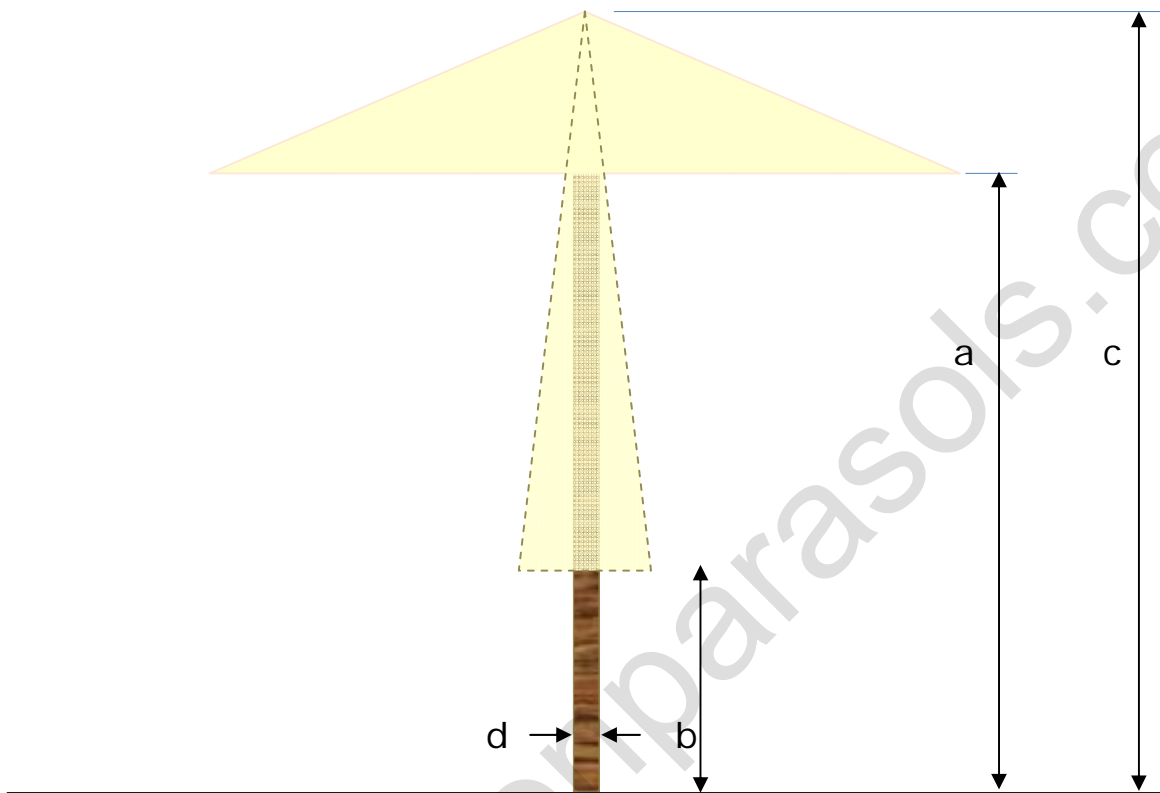

TRIESTE BAMBOO PARASOL

| | Dimensions in cm | 2.5m Oct | 3.0m Oct | 3.5m Oct | 4.0m Oct | 2.1m square | 2.6m square | 3.0m square | 3.4m square | 2.0m x 3.0m Rect | 2.5m x 3.5m Rect |
|----------|------------------------------|----------|----------|----------|----------|-------------|-------------|-------------|-------------|------------------|------------------|
| a | Headroom height | 210 | 210 | 210 | 210 | 213 | 210 | 226 | 242 | 210 | 213 |
| b | Table clearance (no valance) | 124 | 105 | 89 | 83 | 110 | 86 | 80 | 80 | 92 | 76 |
| c | Apex height | 265 | 270 | 280 | 280 | 275 | 290 | 305 | 337 | 288 | 300 |
| d | Mast diameter | 3.8 | 4.8 | 4.8 | 5.8 | 3.8 | 4.8 | 4.8 | 5.8 | 4.8 | 5.8 |
| | Number of spokes | 8 | 8 | 8 | 8 | 4 | 8 | 8 | 8 | 6 | 8 |
| | Spoke size (section) | 2.8x2 | 2.8x2 | 3.5x2 | 3.5x2 | 3.5x2 | 3.5x2 | 3.5x2 | 3.5x2 | 2.8x2 | 3.5x2 |
| | Weight (Kg) | 8 | 13 | 15 | 22 | 26 | 13 | 15 | 18 | 17 | 23 |

All dimensions are approximate.