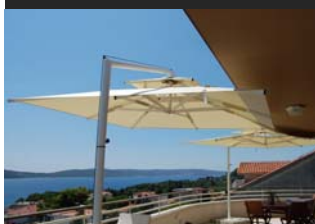

Bordeaux

2018

Side post parasol
Attractive multi vent option
Rotating feature
Large sizes
Winch handle operation

Bordeaux Parasol

Shape/SPEC	Size (METRIC)	Weight	Product Name	Price each (nett)
SQUARE	2.5m x 2.5m		Steel Side Post - Anodised Alu. Frame [single raised vent]	£1,610
SQUARE	2.5m x 2.5m		Steel Side Post - Anodised Alu. Frame [multi vent]	£2,010
SQUARE	3.0m x 3.0m		Steel Side Post - Anodised Alu. Frame [single raised vent]	£1,670
SQUARE	3.0m x 3.0m		Steel Side Post - Anodised Alu. Frame [multi vent]	£2,080
SQUARE	3.25m x 3.25m		Steel Side Post - Anodised Alu. Frame [single raised vent]	£1,730
SQUARE	3.25m x 3.25m		Steel Side Post - Anodised Alu. Frame [multi vent]	£2,160
SQUARE	3.5m x 3.5m		Steel Side Post - Anodised Alu. Frame [single raised vent]	£1,780
SQUARE	3.5m x 3.5m		Steel Side Post - Anodised Alu. Frame [multi vent]	£2,230
SQUARE	4.0m x 4.0m		Steel Side Post - Anodised Alu. Frame [single raised vent]	£1,930
SQUARE	4.0m x 4.0m		Steel Side Post - Anodised Alu. Frame [multi vent]	£2,420
RECTANGULAR	2.0m x 3.0m		Steel Side Post - Anodised Alu. Frame [single raised vent]	£1,610
RECTANGULAR	2.0m x 3.0m		Steel Side Post - Anodised Alu. Frame [multi vent]	£2,010
RECTANGULAR	2.5m x 3.5m		Steel Side Post - Anodised Alu. Frame [single raised vent]	£1,660
RECTANGULAR	2.5m x 3.5m		Steel Side Post - Anodised Alu. Frame [multi vent]	£2,080
RECTANGULAR	3.0m x 4.0m		Steel Side Post - Anodised Alu. Frame [single raised vent]	£1,780
RECTANGULAR	3.0m x 4.0m		Steel Side Post - Anodised Alu. Frame [multi vent]	£2,230
RECTANGULAR	3.5m x 4.5m		Steel Side Post - Anodised Alu. Frame [single raised vent]	£2,010
RECTANGULAR	3.5m x 4.5m		Steel Side Post - Anodised Alu. Frame [multi vent]	£2,520
OCTAGONAL	3.0m		Steel Side Post - Anodised Alu. Frame [single raised vent]	£1,610
OCTAGONAL	3.0m		Steel Side Post - Anodised Alu. Frame [multi vent]	£2,020
OCTAGONAL	3.5m		Steel Side Post - Anodised Alu. Frame [single raised vent]	£1,720
OCTAGONAL	3.5m		Steel Side Post - Anodised Alu. Frame [multi vent]	£2,160
OCTAGONAL	4.0m		Steel Side Post - Anodised Alu. Frame [single raised vent]	£1,840
OCTAGONAL	4.0m		Steel Side Post - Anodised Alu. Frame [multi vent]	£2,300
OCTAGONAL	4.5m		Steel Side Post - Anodised Alu. Frame [single raised vent]	£1,990
OCTAGONAL	4.5m		Steel Side Post - Anodised Alu. Frame [multi vent]	£2,490

Bordeaux Bases, options and accessories

Price each (nett)

	15cm x 30cm		In Ground Anchor	£190
	105cm sq	240Kg	Segmental Concrete Base	£250
			Wall fixing kit	£170
			Protection cover bag, PVC	£100
			Valance	£90
			Rain gutter	£130